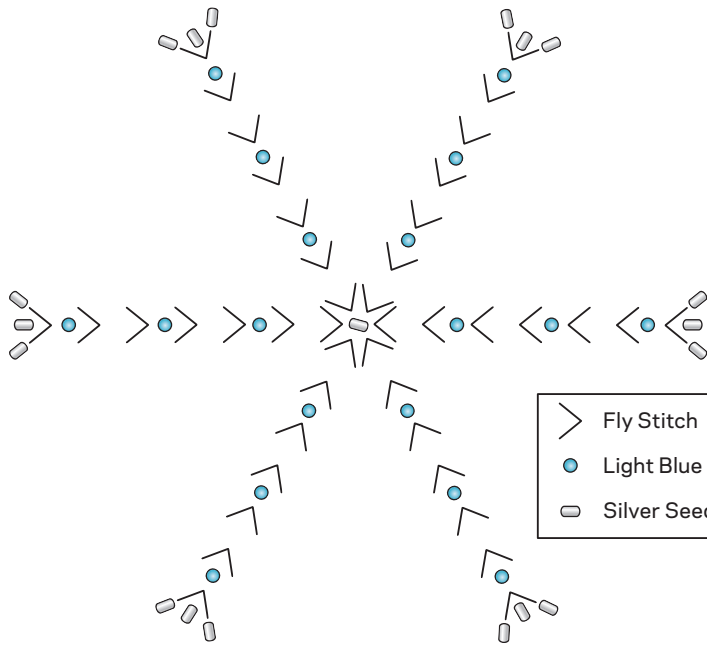

BEADED SNOWFLAKE WALL ART

- Running Stitch
- French Knot
- Silver Bugle Bead

MIDNIGHT SNOWFLAKES
FULL-SIZE EMBROIDERY PATTERN

- > Fly Stitch
- Light Blue Seed Bead
- Silver Seed Bead

UP-CLOSE FLURRY
FULL-SIZE EMBROIDERY PATTERN

This box should measure 1".

← 1" →

* NOTE:

When printing a downloadable pdf, set Page Scaling preference to NONE to print patterns at 100%. Do NOT "Shrink to Fit" or "Fit to Printable Area."