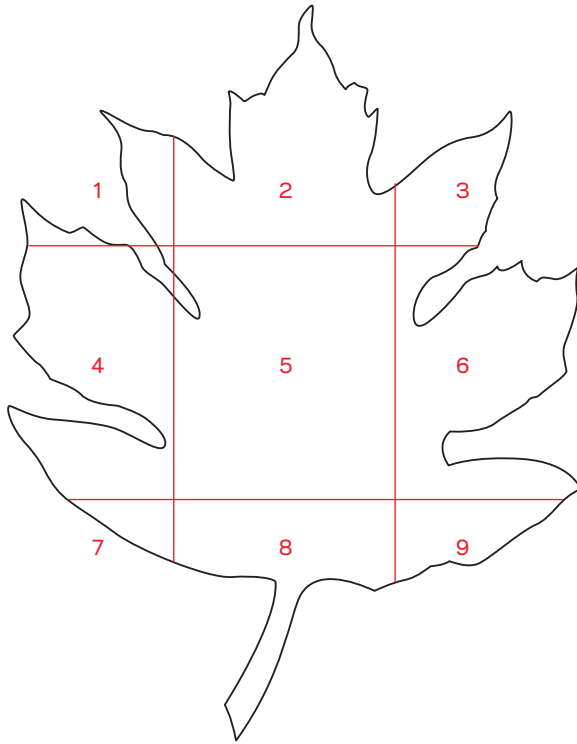

PICTURE PERFECT: LEAF ART

Note: To make an entire pattern, cut out partial patterns on outside lines and tape together, matching dots and letters.

*** NOTE:**
When printing a downloadable pdf, set Page Scaling preference to NONE to print patterns at 100%. Do NOT "Shrink to Fit" or "Fit to Printable Area."

PICTURE PERFECT: LEAF ART
PART 2 OF 9

PICTURE PERFECT: LEAF ART

Note: To make an entire pattern, cut out partial patterns on outside lines and tape together, matching dots and letters.

*** NOTE:**

When printing a downloadable pdf, set Page Scaling preference to NONE to print patterns at 100%. Do NOT "Shrink to Fit" or "Fit to Printable Area."

PICTURE PERFECT: LEAF ART

Note: To make an entire pattern, cut out partial patterns on outside lines and tape together, matching dots and letters.

PICTURE PERFECT: LEAF ART

Note: To make an entire pattern, cut out partial patterns on outside lines and tape together, matching dots and letters.